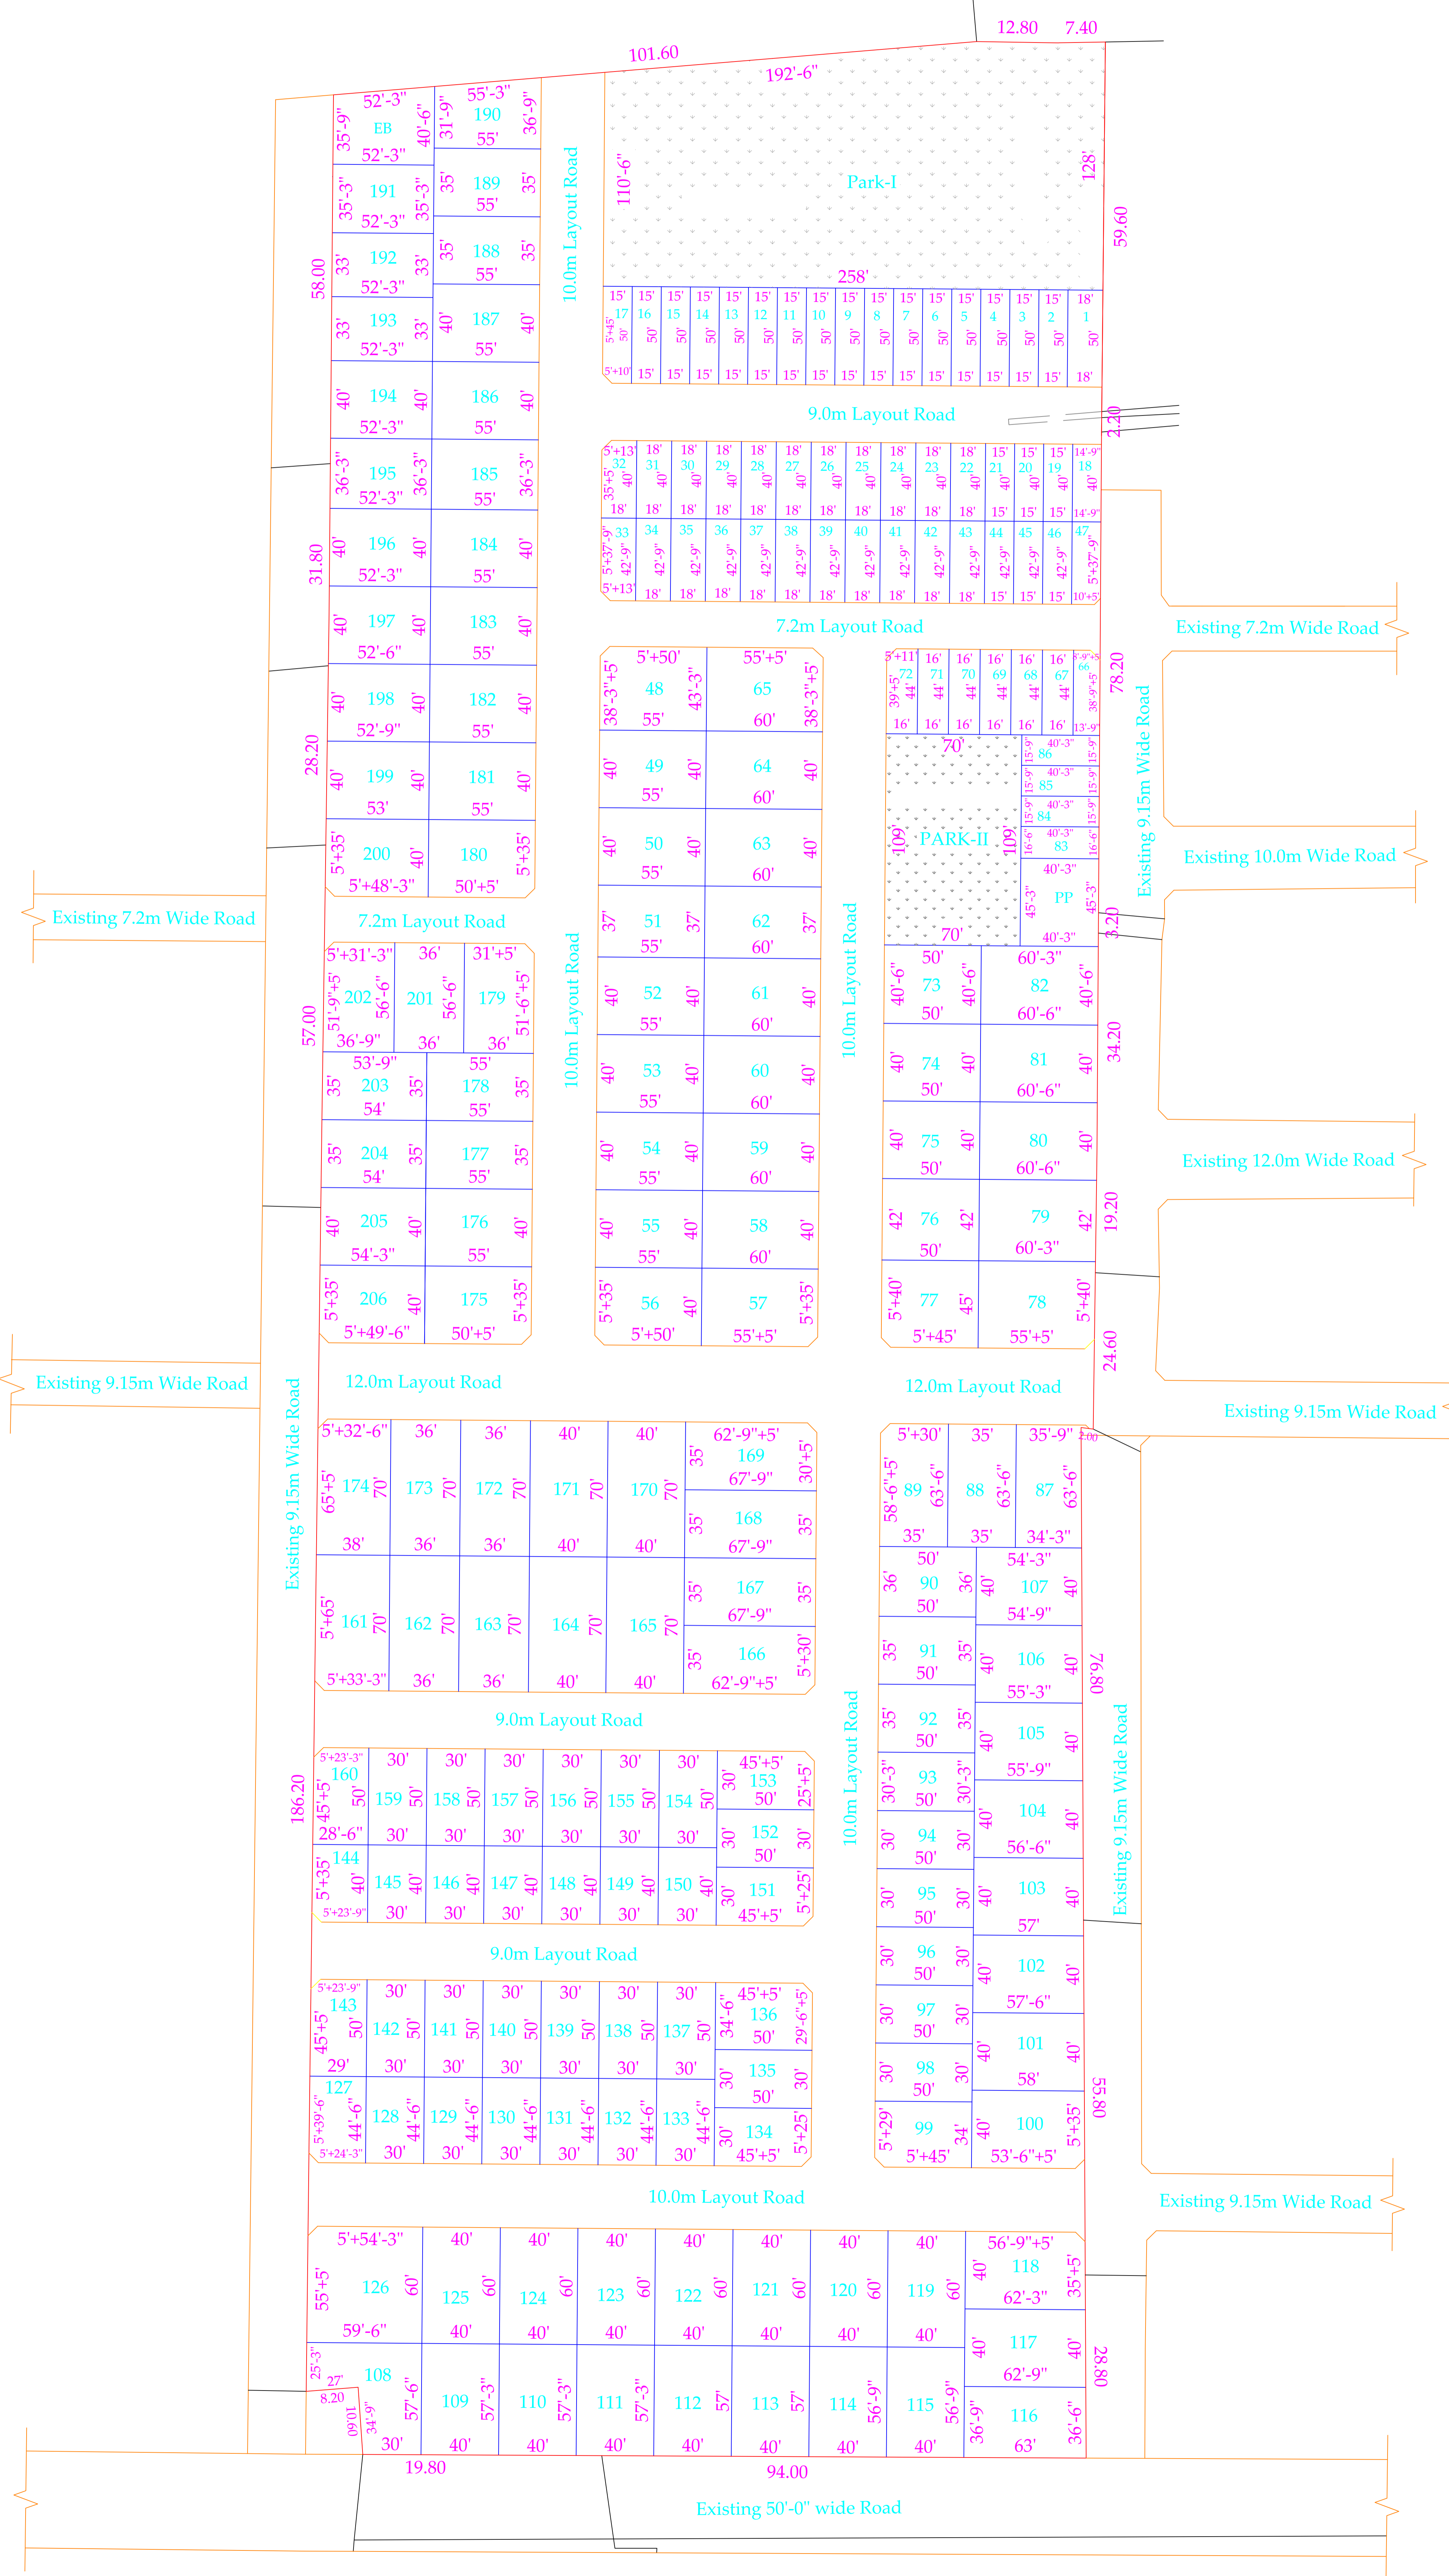

Plan Showing The Proposed Layout of House Sites In S.F.Nos: 241/2A2, 242/1A, 242/2A2, 242/2B1, 242/3B, 244/1B1A, 244/1B1B1, 244/1C1, 245/2B, 248/1A2, 248/1B2, 248/1C, 248/1D, 248/2A2, 248/2B1, 248/2B2, 249/1A1, 249/1B1, 249/1C1A1, 249/2A, 257/2B At Sarkarsamakulam Village & Town Panchayat, Annur Taluk, Coimbatore District.